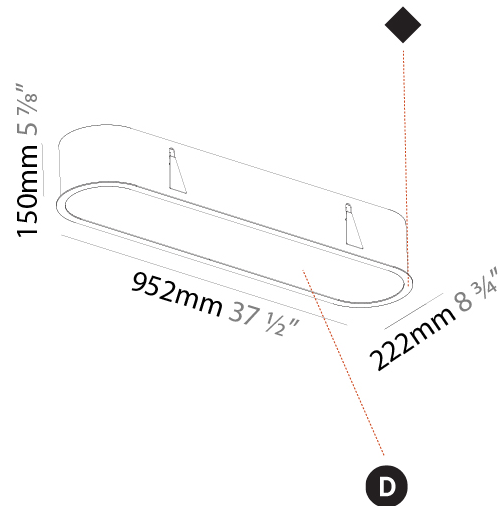

PROJECT
TYPE
SPECIFIER
QUANTITY
DATE

935mm x 205mm
 36 13/16" x 8 1/16"

10 - 25mm
 3/8" - 1"

160mm
 6 5/16"

SMOOTHLINE RECESSED

A37756-

PROJECT	_____
TYPE	_____
SPECIFIER	_____
QUANTITY	_____
DATE	_____

SMOOTHLINE RECESSED